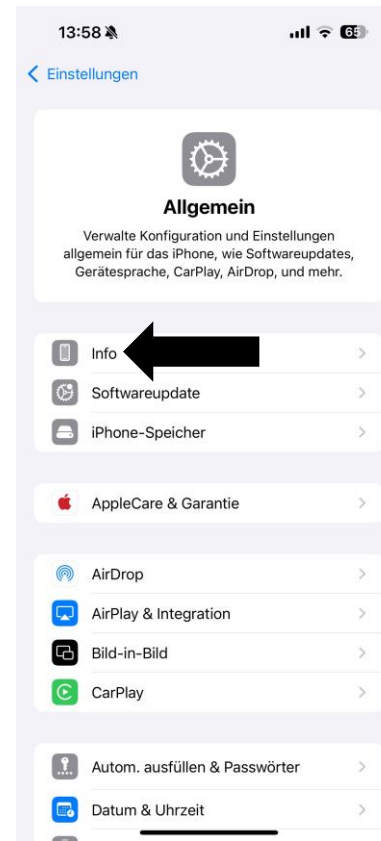

**Step 1:
Open Settings**

**Step 2:
Select General**

**Step 3:
Select Software Update**

Step 4: Check whether iOS 16.7 or newer is installed

To check what the device name (e.g. iPhone 11 Pro) of your end device is, please follow the steps below:

**Step 1:
Open Settings**

**Step 2:
Select General**

**Step 3:
Select About**

**Step 4: Check
whether your model
name is iPhone 8 or
newer**